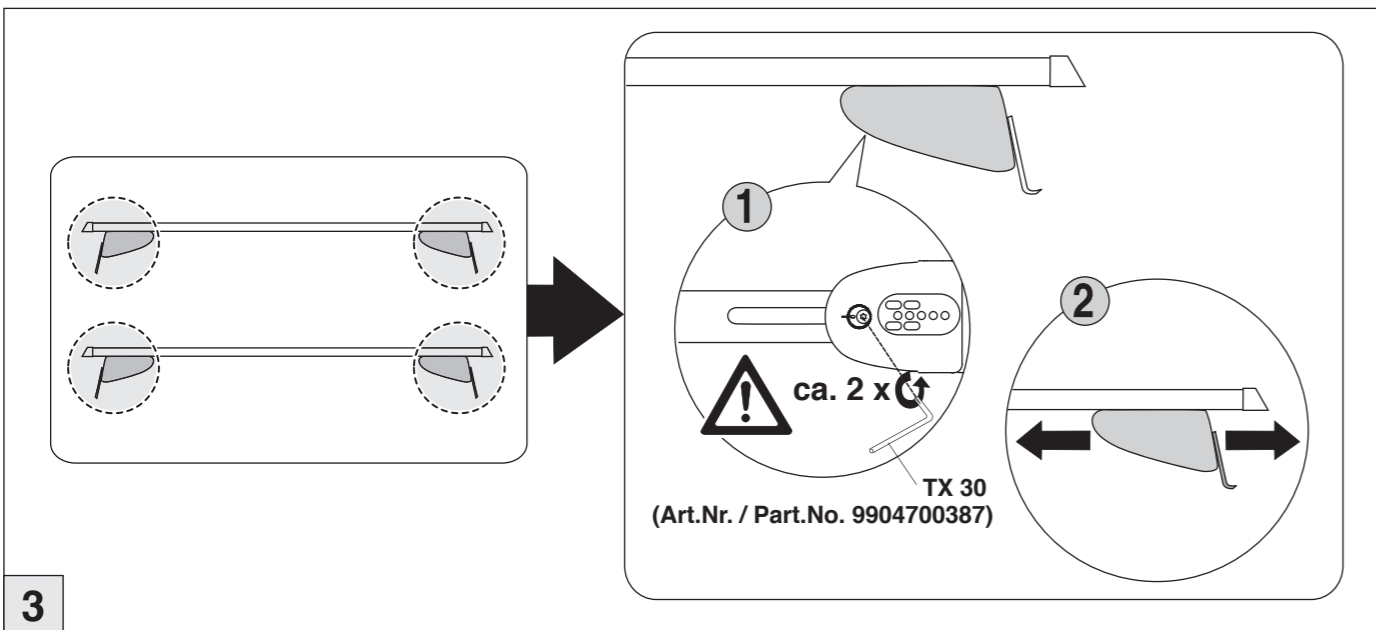

Atera SIGNO

Toyota RAV 4 01/2019 -
Toyota BZ4X 07/2022 -
Suzuki Across 09/2020 -

INFO

Atera SIGNO

Toyota RAV 4 01/2019 -
Toyota BZ4X 07/2022 -
Suzuki Across 09/2020 -