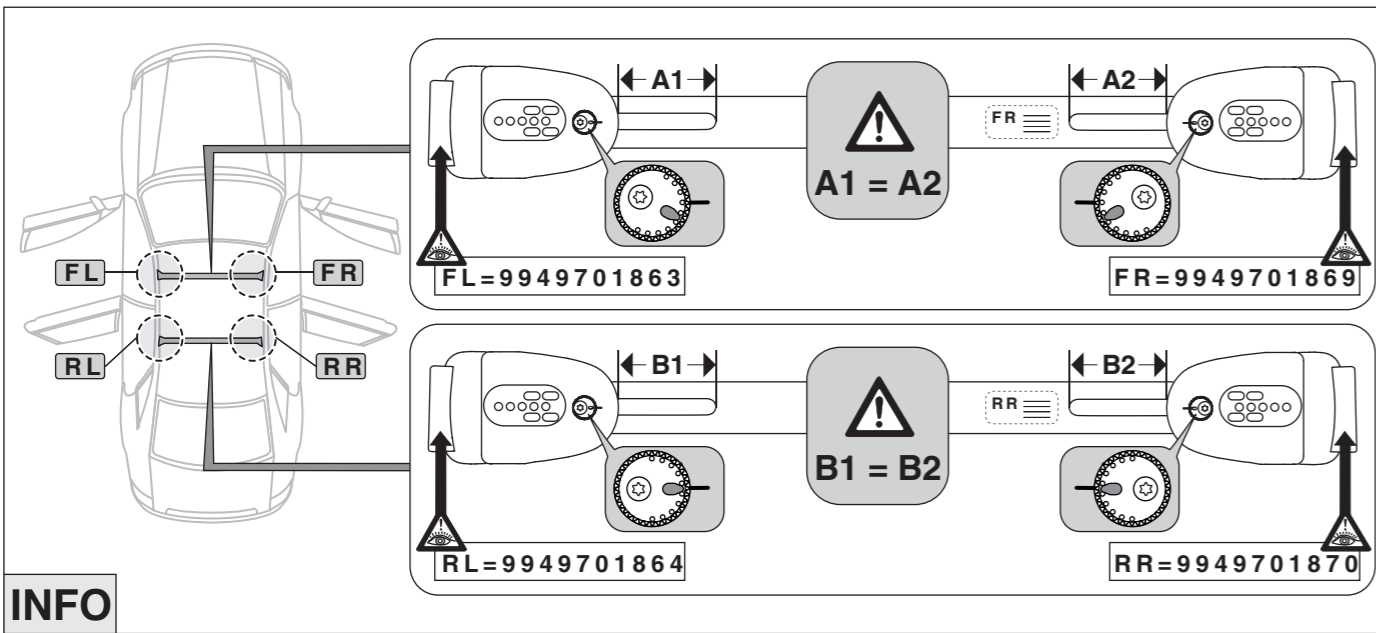

Atera SIGNO

Toyota RAV 4 01/2019 -
Toyota BZ4X 07/2022 -
Suzuki Across 09/2020 -