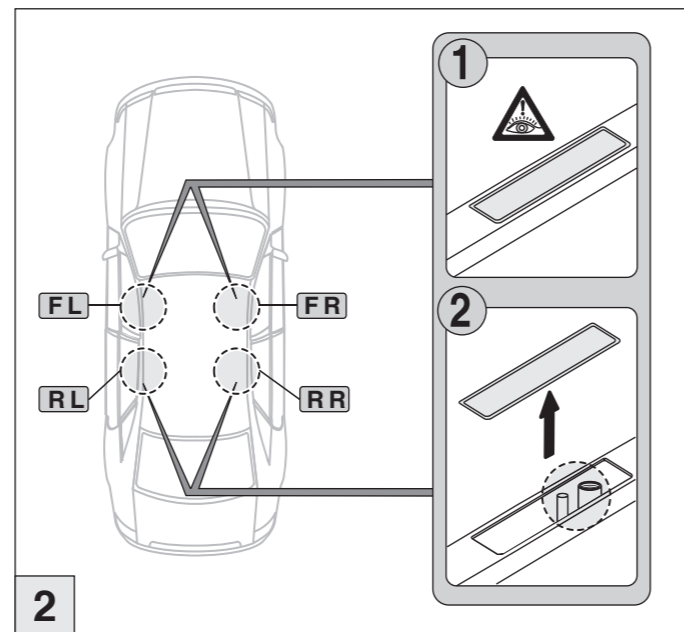

Atera SIGNO

Toyota RAV 4 01/2019 -
Toyota BZ4X 07/2022 -
Suzuki Across 09/2020 -

INFO

Atera SIGNO

Toyota RAV 4 01/2019 -
Toyota BZ4X 07/2022 -
Suzuki Across 09/2020 -