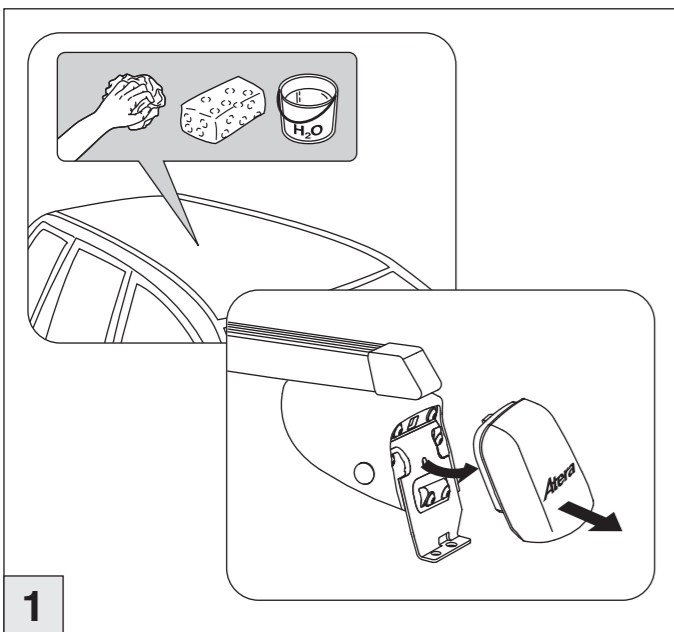

Atera SIGNO

Toyota RAV 4 01/2019 -
Toyota BZ4X 07/2022 -
Suzuki Across 09/2020 -

INFO

Atera SIGNO

Toyota RAV 4 01/2019 -
Toyota BZ4X 07/2022 -
Suzuki Across 09/2020 -